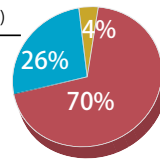

## Users & Views

Since the relaunching of the website in 2014, The Daily Manila Shimbun Website had a unique user statistics of about 30,000 per month, average equal distribution of gender ratio, aged 20~40 years old. 70% of viewers are from Japan, and a growing percentage of young user population residing in Japan who are taking an interest in information related to the Philippines.

**\*Unique Users** (Average monthly web visitors)

30,000

**\*Page Views**

200,000~500,000 PV

Internet related services such as E-mail Newsletter, Twitter, Facebook BBS – provide up-to-the-minute information and live interaction with Japanese readers.

**\*Gender**

- Male: 54%
- Female: 46%

**Age group**

- 18-24: 28%
- 25-34: 34%
- 35-44: 16%
- 45-54: 13%
- 55-64: 6%
- 65- : 3%

**Web Portal:** (Access by countries)

- 70%: Japan
- 26%: Philippines
- 4%: Others

## Ad Sizes