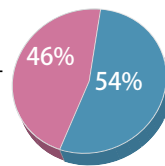

## Users & Views

Since the relaunching of the website in 2014, The Daily Manila Shimbun Website had a unique user statistics of about 30,000 per month, average equal distribution of gender ratio, aged 20~40 years old. 70% of viewers are from Japan, and a growing percentage of young user population residing in Japan who are taking an interest in information related to the Philippines.

**\*Unique Users** (Average monthly web visitors)

30,000

**\*Page Views**

200,000~500,000 PV

Internet related services such as E-mail Newsletter, Twitter, Facebook BBS – provide up-to-the-minute information and live interaction with Japanese readers.

**\*Gender**

- Male: 54%
- Female: 46%

**Age group**

- 18-24: 28%
- 25-34: 34%
- 35-44: 16%
- 45-54: 13%
- 55-64: 6%
- 65- : 3%

**Web Portal:** (Access by countries)

- 70%: Japan
- 26%: Philippines
- 4%: Others