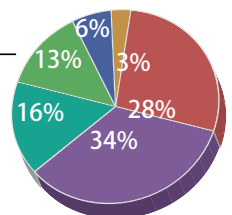

## Users & Views

Since the relaunching of the website in 2014, The Daily Manila Shimbun Website had a unique user statistics of about 30,000 per month, average equal distribution of gender ratio, aged 20~40 years old. 70% of viewers are from Japan, and a growing percentage of young user population residing in Japan who are taking an interest in information related to the Philippines.

**\*Unique Users** (Average monthly web visitors)

30,000

**\*Page Views**

200,000~500,000 PV

Internet related services such as E-mail Newsletter, Twitter, Facebook BBS – provide up-to-the-minute information and live interaction with Japanese readers.

**\*Gender**

- Male: 54%
- Female: 46%

**Age group**

- 18-24: 28%
- 25-34: 34%
- 35-44: 16%
- 45-54: 13%
- 55-64: 6%
- 65- : 3%

**Web Portal:** (Access by countries)

- 70%: Japan
- 26%: Philippines
- 4%: Others